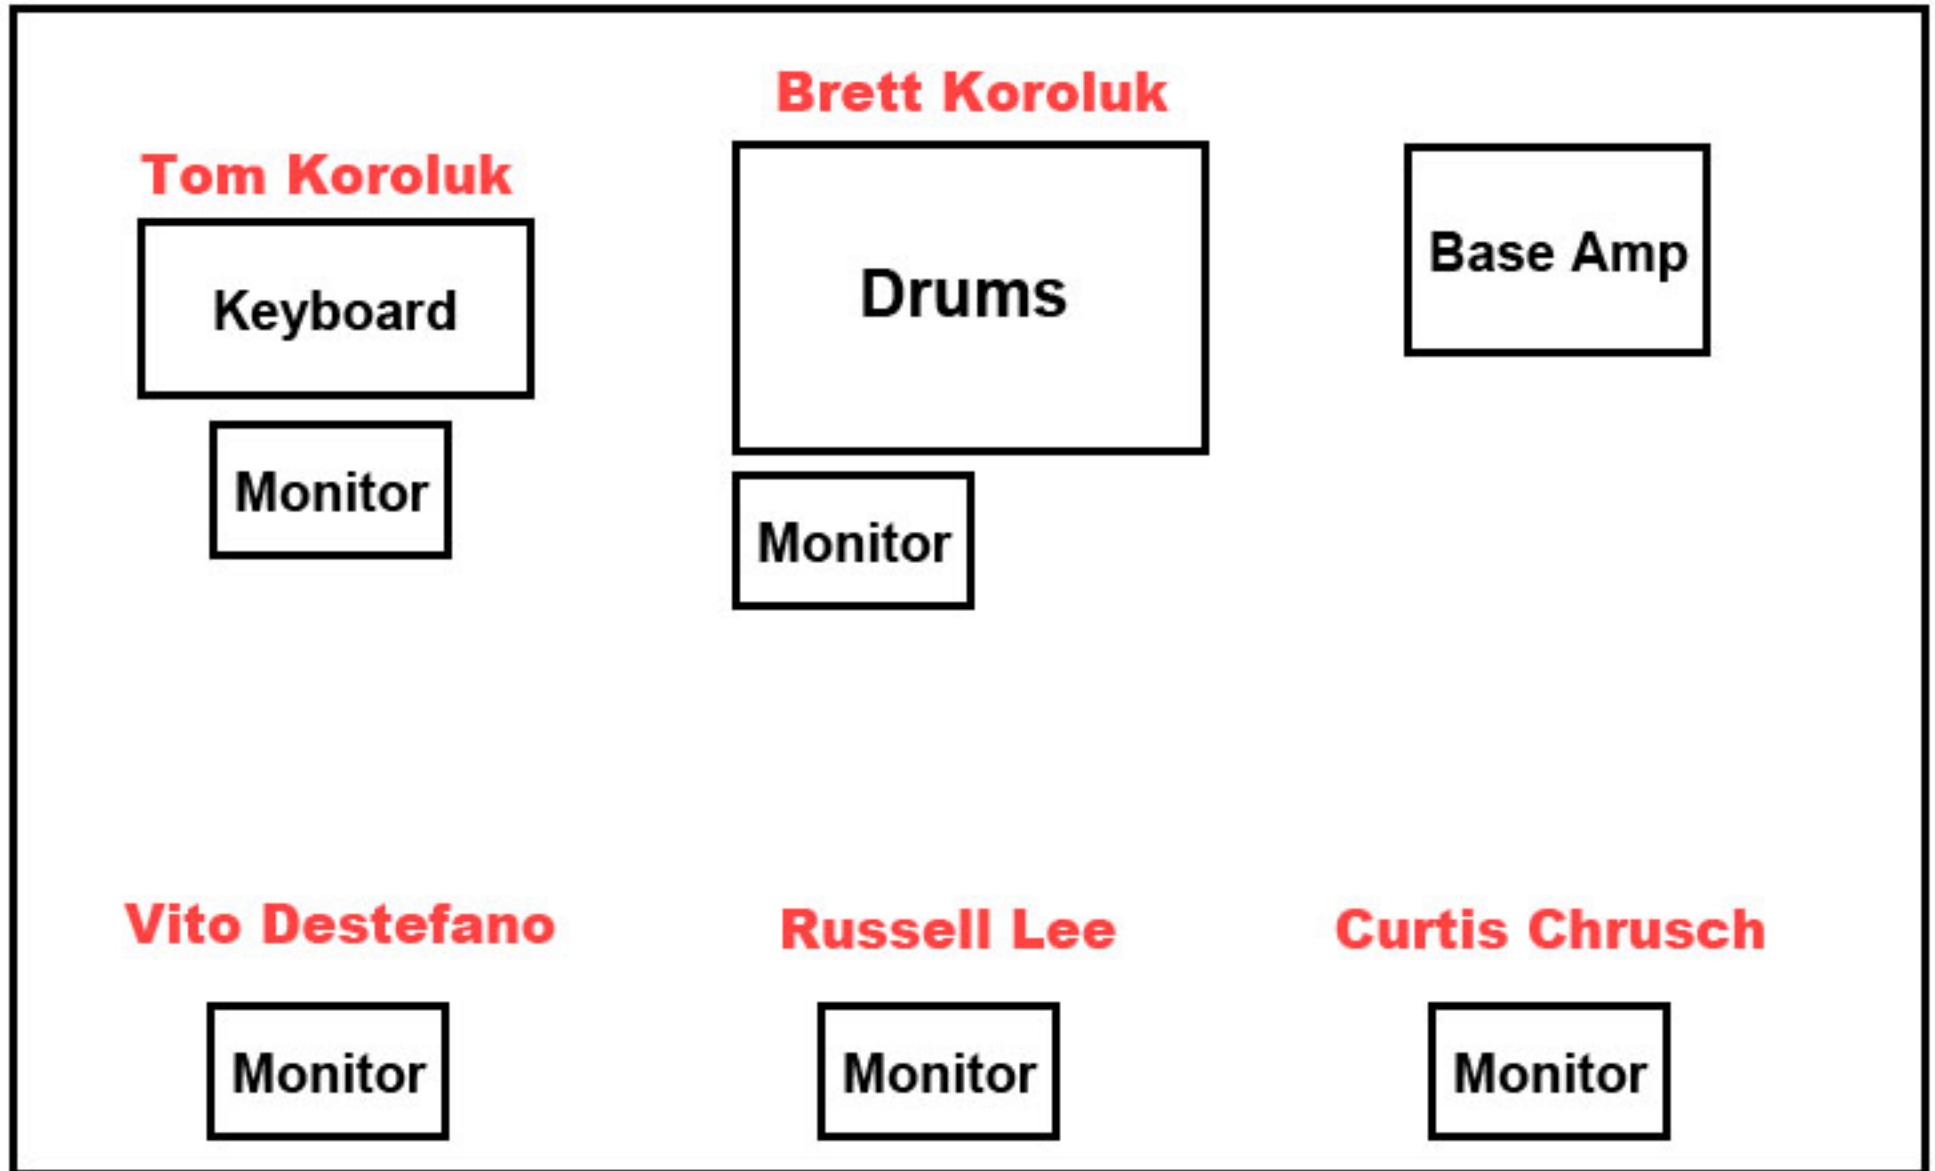

RUSSELL LEE

STAGE PLOT

AUDIENCE